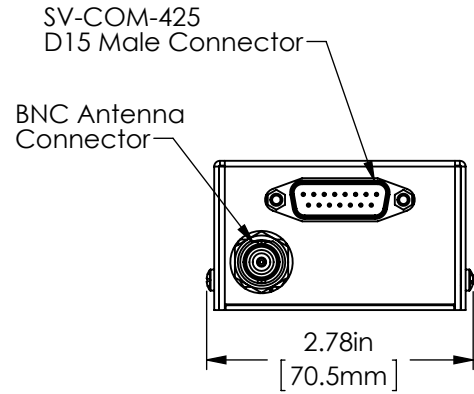

## Physical Dimensions

(SCALE 1:2)

4X  $\phi$  .188  
Sized for #8 fastener

## Mounting Hole Pattern

(scale 1:1)

SkyView  
 SV-COM-425  
 Remote VHF COM  
 Tranceiver Module

www.dynonavionics.com

Weight: 12.0 oz (390 g)

04/18/2013