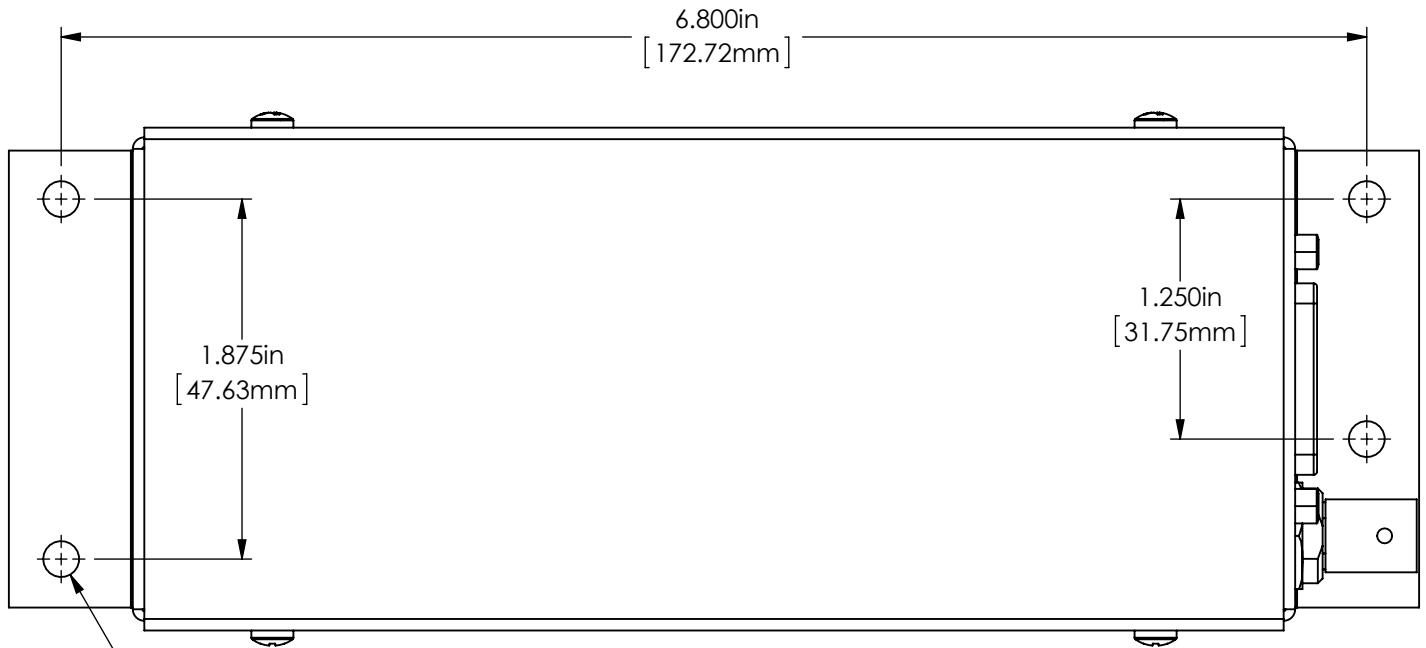

## Physical Dimensions

(SCALE 1:2)

4X  $\phi$  .188  
Sized for #8 fastener

## Mounting Hole Pattern

(scale 1:1)

SkyView  
 SV-COM-425  
 Remote VHF COM  
 Tranceiver Module

www.dynonavionics.com

Weight: 12.0 oz (390 g)

04/18/2013