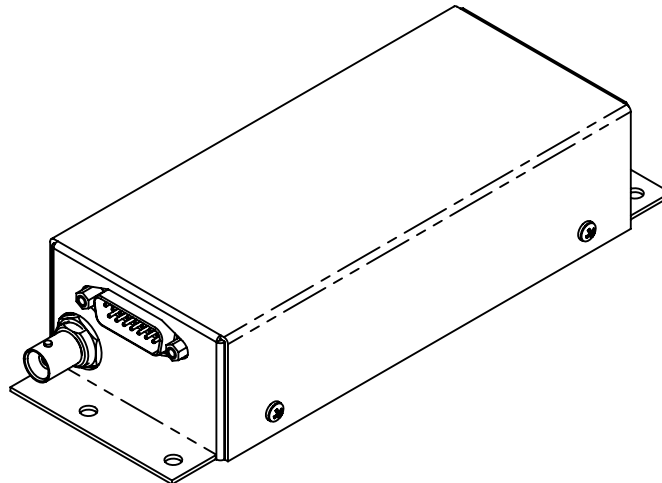

## Physical Dimensions

(SCALE 1:2)

4X  $\phi$  .188  
Sized for #8 fastener

## Mounting Hole Pattern

(scale 1:1)

SkyView  
 SV-COM-425  
 Remote VHF COM  
 Tranceiver Module

www.dynonavionics.com

Weight: 12.0 oz (390 g)

04/18/2013