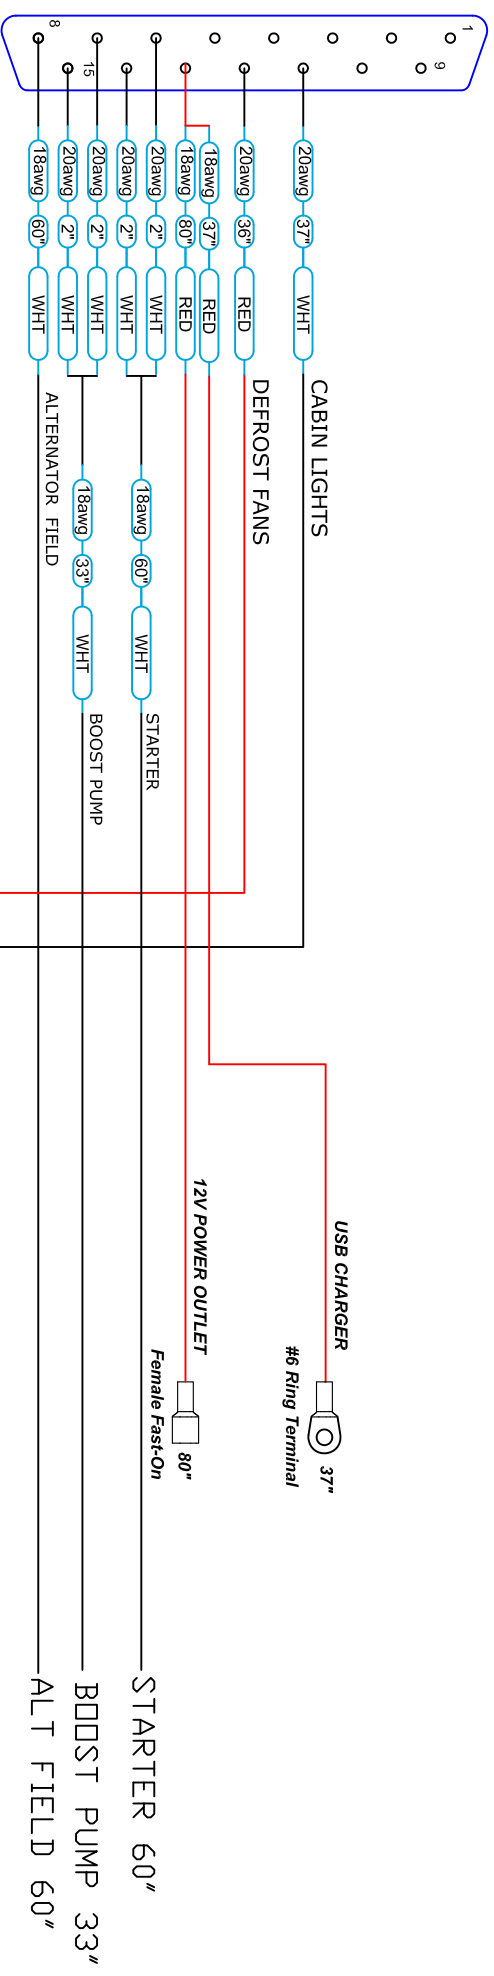

ACM Front Harness Plug  
 DSUB-15 Male Connector

DSUB-9 Male Connector Scw Lock 4-40  
 Plugs into Standard Transponder Harness

ES-00012	1	ORN	0124J
ES-00012	2	GRY/ORN	
ES-00012	3	GRY/PUR	
ES-00012	4	BLK	
WH-00023	5	WHT	
WH-00023	6	WHT	
WH-00023	7	RED	
WH-00023	8	WHT	
WH-00023	9	WHT	
WH-00023	10		
WH-00023	11		
WH-00023	12		
WH-00023	13		
WH-00023	14		
WH-00023	15		

MALE CONNECTOR  
 FEMALE PINS  
 INTERFACES INTO  
 RIGHT CANOPY CONNECTOR  
 C414J

ITEM NUMBER	QTY	PART #	DESCRIPTION

DATE: 8/07/14 SCALE: NONE  
 DWN: RBZ APPR: RAH

ADVANCED FLIGHT SYSTEMS INC.  
 PHONE: (603) 263-0037 FAX: (603) 263-1138  
 320 REDWOOD ST  
 CANBY, OR 97015

REV: RV-14 AIRCRAFT FRONT HARNESS P/N: 57,841 A 10

This drawing is the property of Advanced Flight Systems Inc. and is not to be copied, reproduced or used without written approval.