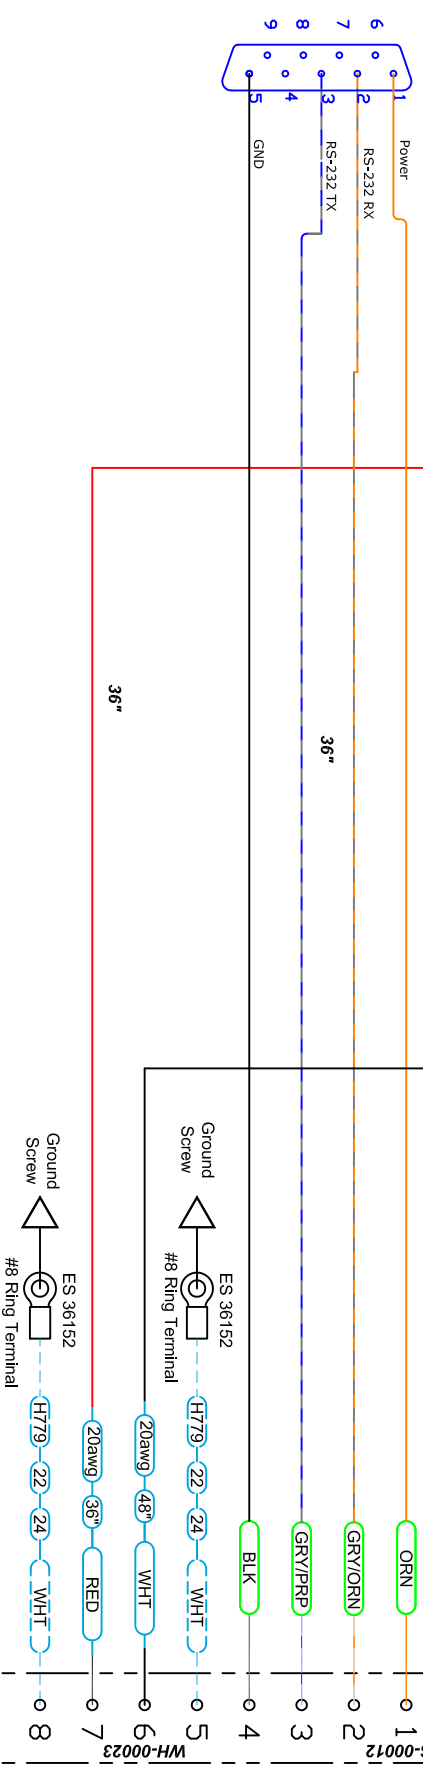

ACM Front Harness Plug  
 DSUB-15 Male Connector

DSUB-9 Male Connector Scw Lock 4-40  
 Plugs into Standard Transponder Harness

ES-00012	1	ORN	0124J
ES-00012	2	GRY/ORN	
ES-00012	3	GRY/PUR	
ES-00012	4	BLK	
WH-00023	5	WHT	
WH-00023	6	WHT	
WH-00023	7	RED	
WH-00023	8	WHT	
WH-00023	9	WHT	
WH-00023	10		
WH-00023	11		
WH-00023	12		
WH-00023	13		
WH-00023	14		
WH-00023	15		

MALE CONNECTOR  
 FEMALE PINS  
 INTERFACES INTO  
 RIGHT CANOPY CONNECTOR  
 C414J

ITEM NUMBER	QTY	PART #	DESCRIPTION

DATE: 8/07/14 SCALE: NONE  
 DWN: RBZ APPR: RAH

ADVANCED FLIGHT SYSTEMS INC.  
 PHONE: (603) 263-0037 FAX: (603) 263-1138  
 320 REDWOOD ST  
 CANBY, OR 97015

REV: RV-14 AIRCRAFT FRONT HARNESS P/N: 57,841 A 10

This drawing is the property of Advanced Flight Systems Inc. and is not to be copied, reproduced or used without written approval.