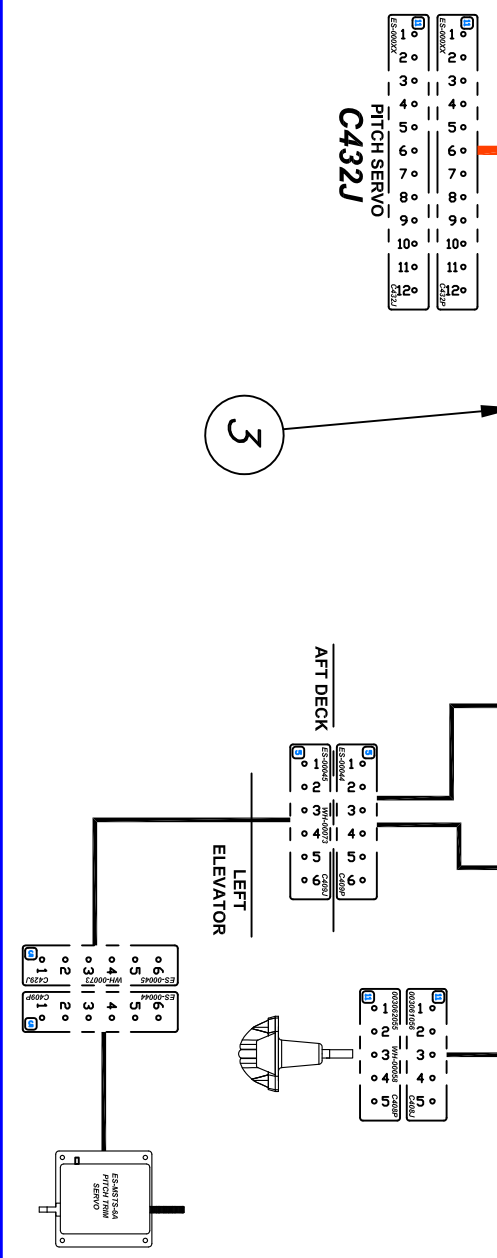

**See P/N:57914 SV-EMMS

C414J-9 Canopy Harness Connector
 *Customer Installed AF-5000 Only
 EFIS Canopy Warning Input

Van's Supplied
 Wiring

REV	DATE	DESCRIPTION	REV	BY
2	12/18	RV-14 Aircraft Schematics		

ITEM	QTY	PART #	DESCRIPTION
7	1	VAN's 3346	RV-14 Airframe Harness Bushings
6	1	Van's 3345	RV-14 Airframe Harness Clamps
5	1	57852B	RV-14 Airframe Assembly Instructions
4	1	57880	RV-14 ADAHRS Harness
3	1	57481	RV-14 Rear Servo Harness
2	1	57476	RV-14 Servo Harness
1	1	57851	RV-14 Aircraft Rear/Trim Harness

ADVANCED FLIGHT SYSTEMS INC.
 PHONE: (503) 263-0037 FAX: (503) 263-1138
 320 REDWOOD ST
 CANBY, OR 97013

DATE 12/10/2019 FROM NONE TO: RAH
 FROM: RAH

TIME RV-14 Airframe Harness P/N 57852 REV 3

NOTES:
 The drawing is the property of Advanced Flight Systems Inc. and is not to be copied, reproduced or used without written approval.