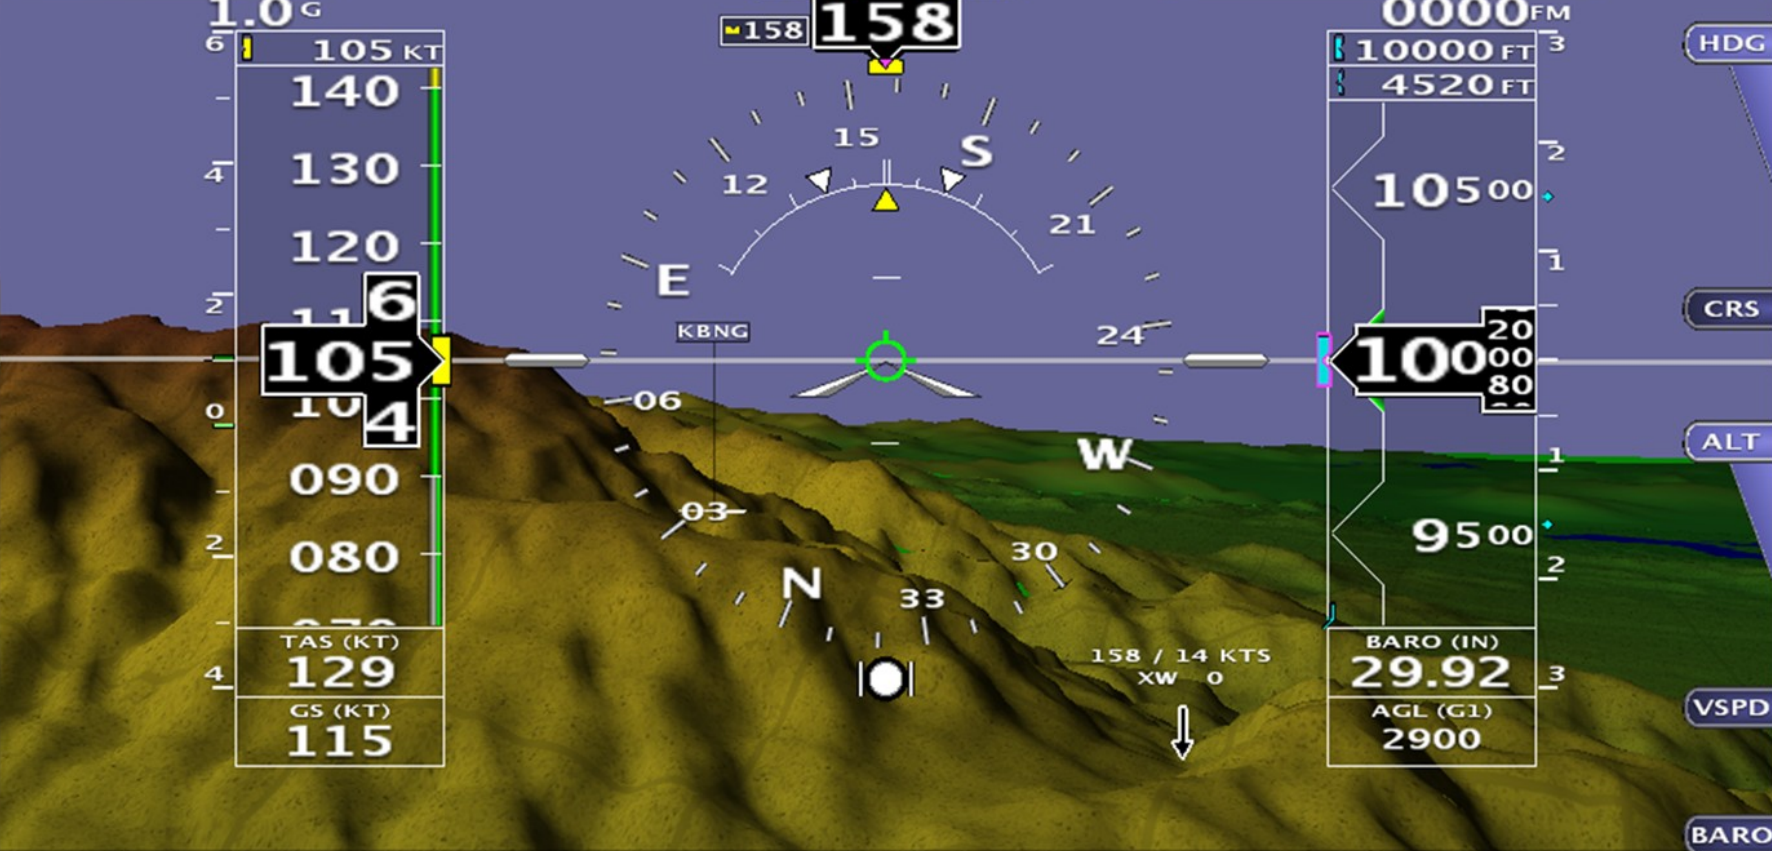

LOCAL AM ---:--:-- OAT 22C CRS/NONE BRG/NONE WPID --- DTW ---
TRK --- ETE ---

1200 XPDR ALT LAT HDG AP VERT ARM A118.00 COM 118.35 S

EFIS ENGINE MAP TIMER CRS BRG AP -D-> NRST FPL CHECK

SET
HDG
CRS
ALT
VSPD
BARO
AP
RNGE

Physical buttons corresponding to the EFIS, ENGINE, MAP, TIMER, CRS, BRG, AP, -D->, NRST, FPL, and CHECK labels.