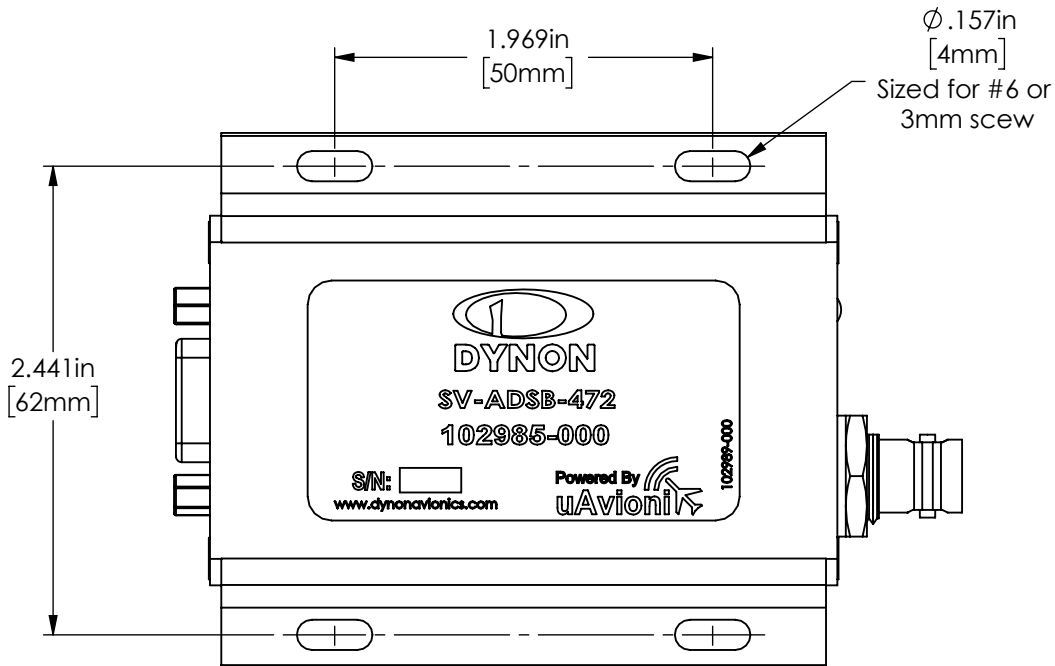

Physical Dimensions
(SCALE 1:2)

MOUNTING DETAIL
(SCALE 1:1)

Weight: 0.3 lb. (0.12 kg)

Power: 0.05A @ 12V DC

SkyView
SV-ADSB-472
Dual Band ADS-B
Traffic and
Weather Receiver

19825 141st PI NE
Woodinville, WA 98072
425-402-0433
www.dynonavionics.com