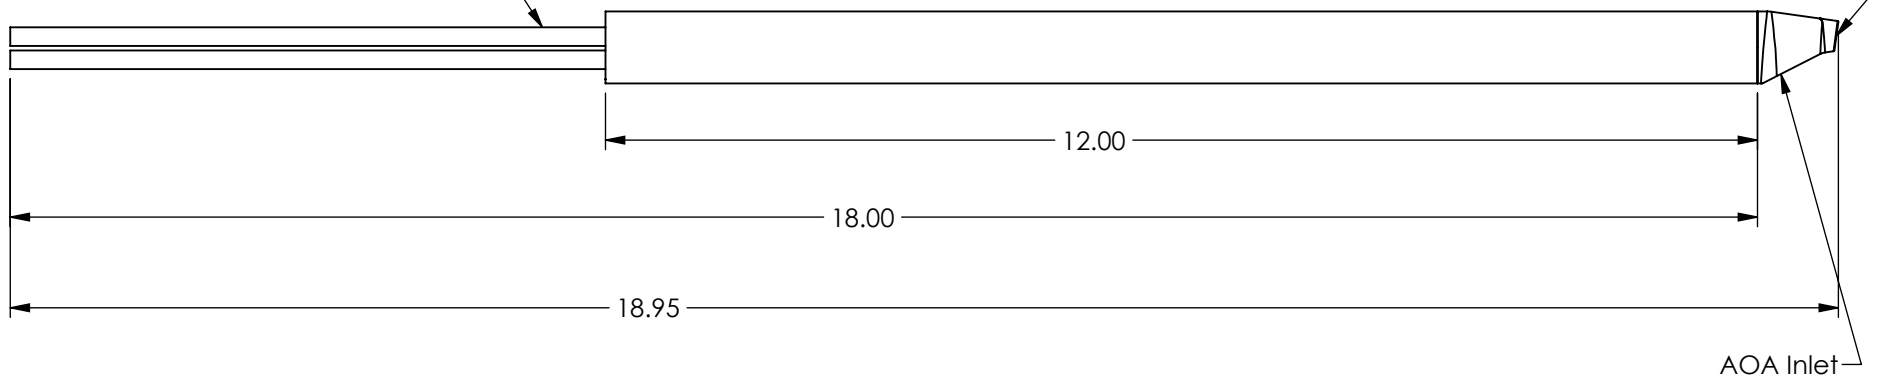

3/16 OD 1/16 Wall Thickness
Soft Aluminum Tube

FWD

UP

Pitot Inlet

UP

Ø.75

NOTE ORIENTATION

WEIGHT