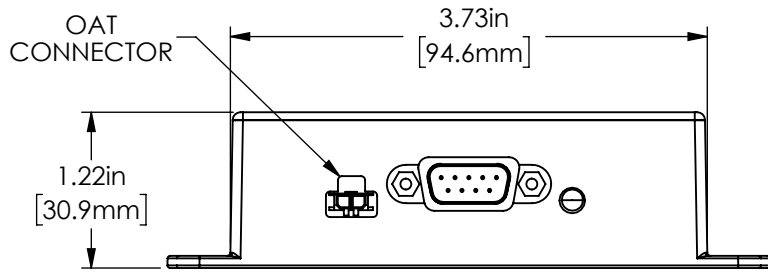

**Physical Dimensions**  
(SCALE 1:2)

WEIGHT
0.50 lb. (0.20 kg)

**Mounting Hole Pattern**  
(SCALE 1:1)

**SV-ADAHRS  
200/201**

19825 141st PI NE  
Woodinville, WA 98072  
425-402-0433  
www.dynonavionics.com