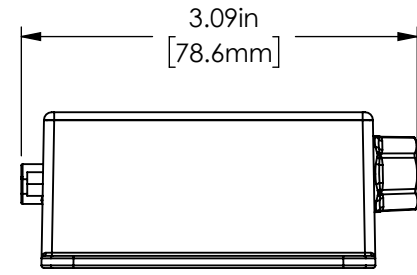

**Physical Dimensions**  
(SCALE 1:2)

WEIGHT
0.50 lb. (0.20 kg)

**Mounting Hole Pattern**  
(SCALE 1:1)

**SV-ADAHRS  
200/201**

19825 141st PI NE  
Woodinville, WA 98072  
425-402-0433  
www.dynonavionics.com