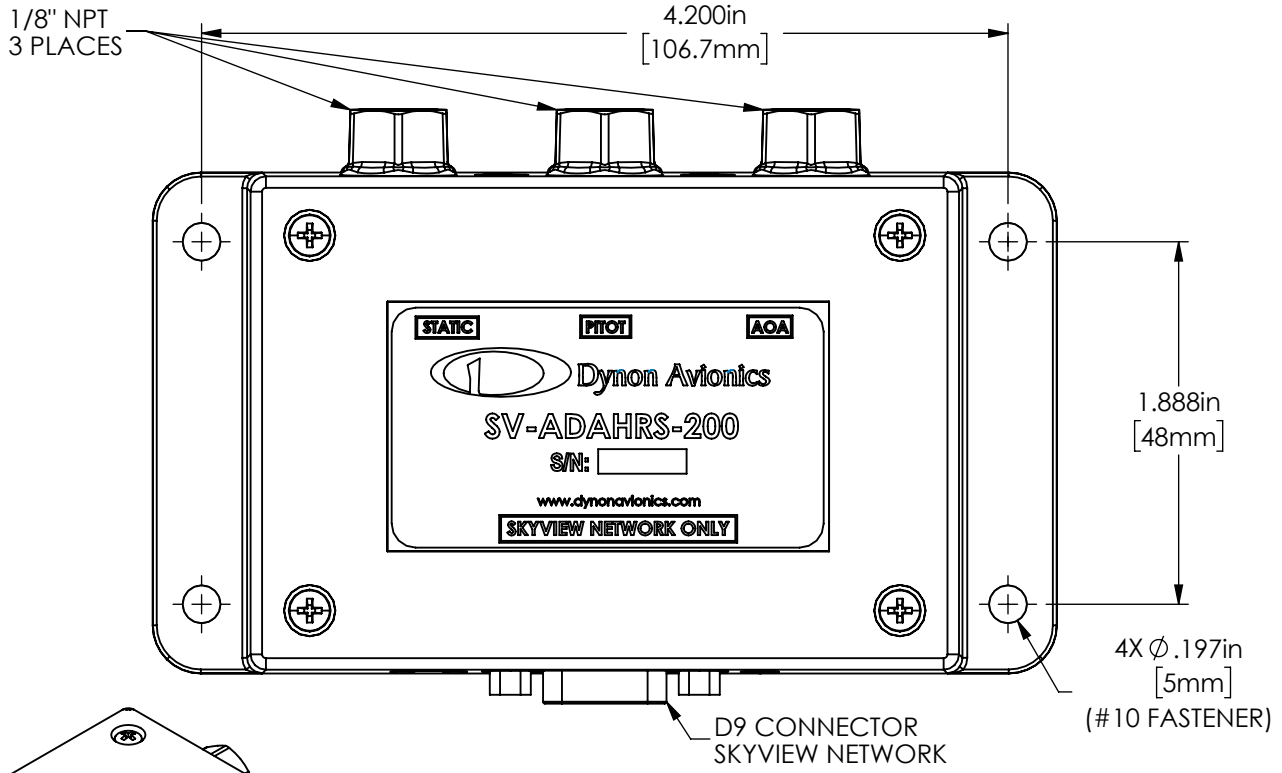

**Physical Dimensions**  
(SCALE 1:2)

WEIGHT
0.50 lb. (0.20 kg)

**Mounting Hole Pattern**  
(SCALE 1:1)

**SV-ADAHRS  
200/201**

19825 141st PI NE  
Woodinville, WA 98072  
425-402-0433  
www.dynonavionics.com