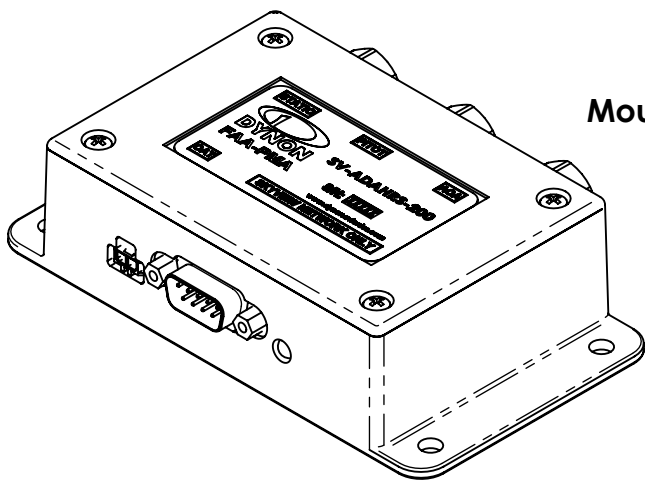

**Physical Dimensions**  
(SCALE 1:2)

WEIGHT
0.50 lb. (0.20 kg)

**Mounting Hole Pattern**  
(SCALE 1:1)

**SV-ADAHRS  
200/201**

19825 141st PI NE  
Woodinville, WA 98072  
425-402-0433  
www.dynonavionics.com