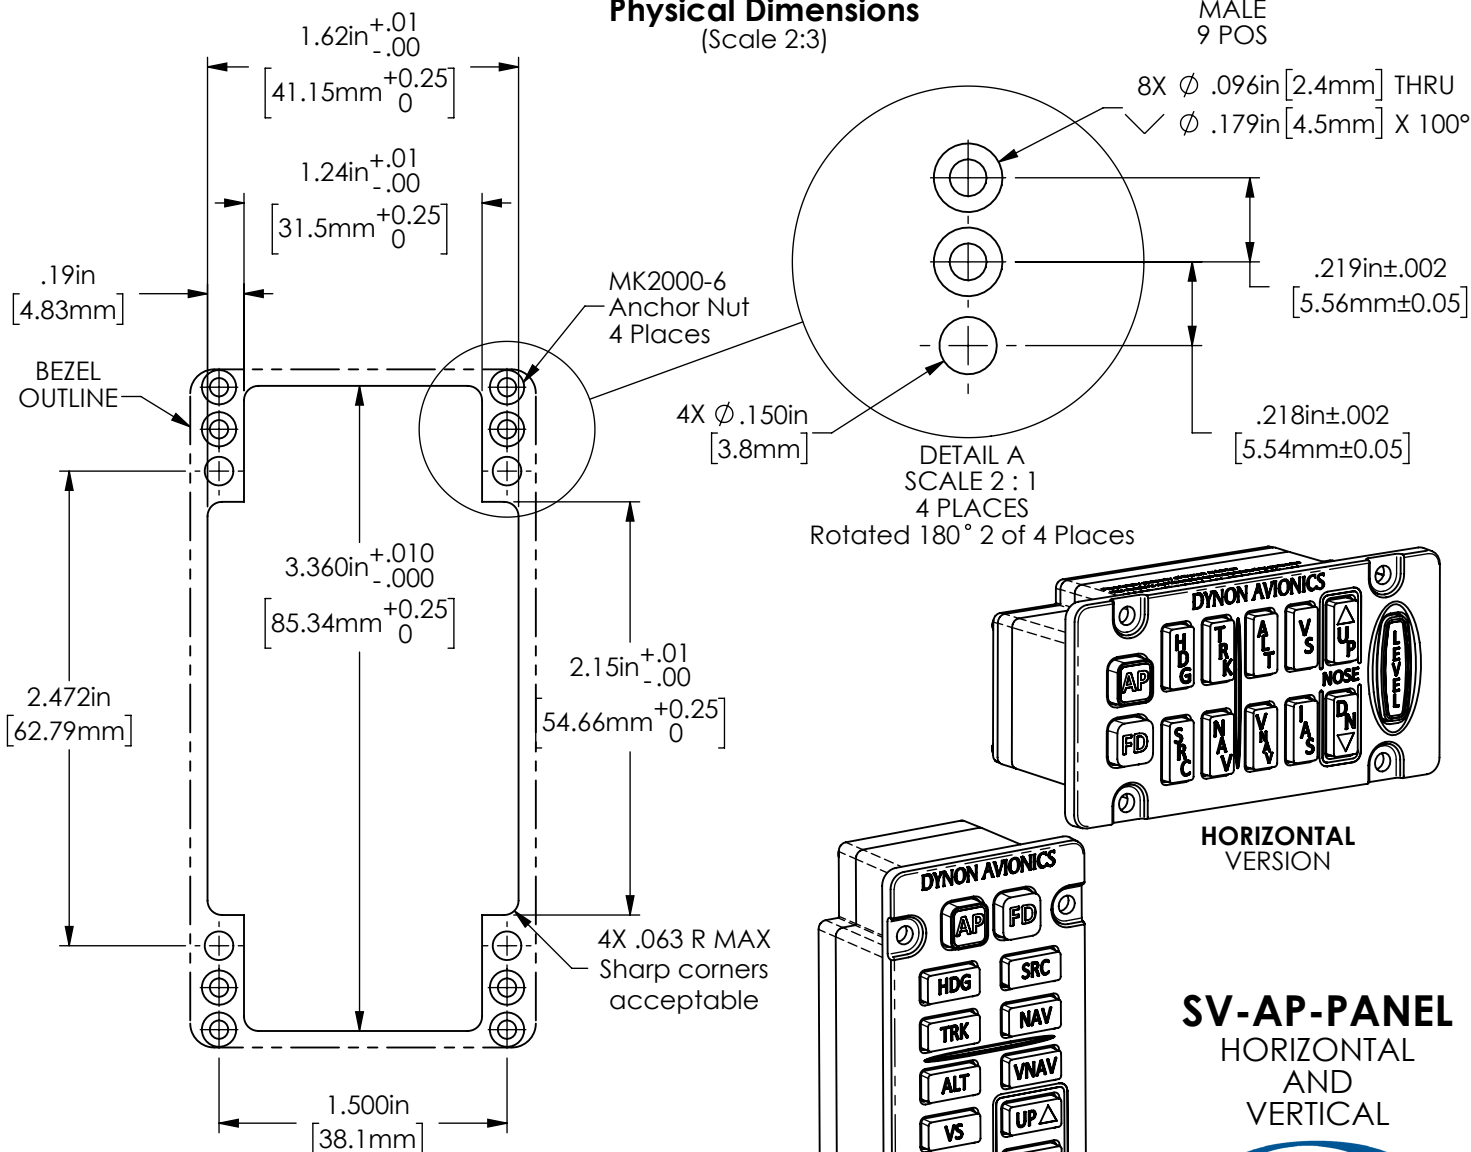

**Physical Dimensions**  
(Scale 2:3)

NOTE:  
Horizontal version cut-out is rotated 90 degrees and symmetrical in both axes.

WEIGHT
.30 lb. (0.15kg)

**SV-AP-PANEL**  
HORIZONTAL  
AND  
VERTICAL

19825 141st PI NE  
Woodinville, WA 98072  
425-402-0433  
www.dynonavionics.com