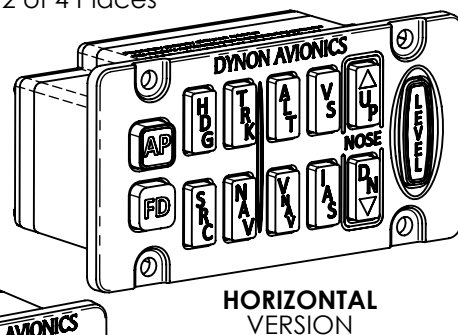

**Physical Dimensions**  
(Scale 2:3)

NOTE:  
Horizontal version cut-out is rotated 90 degrees and symmetrical in both axes.

WEIGHT
.30 lb. (0.15kg)

**SV-AP-PANEL**  
HORIZONTAL  
AND  
VERTICAL

19825 141st PI NE  
Woodinville, WA 98072  
425-402-0433  
www.dynonavionics.com