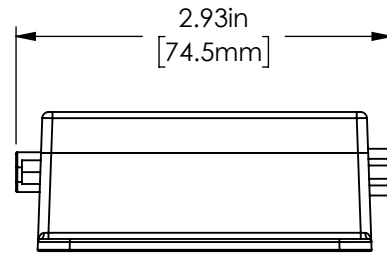

**Physical Dimensions**  
(SCALE 1:2)

WEIGHT
0.40 lb. (0.18 kg)

**Mounting Hole Pattern**  
(SCALE 1:1)

**SV-ARINC-429**

19825 141st PI NE  
Woodinville, WA 98072  
425-402-0433  
www.dynonavionics.com