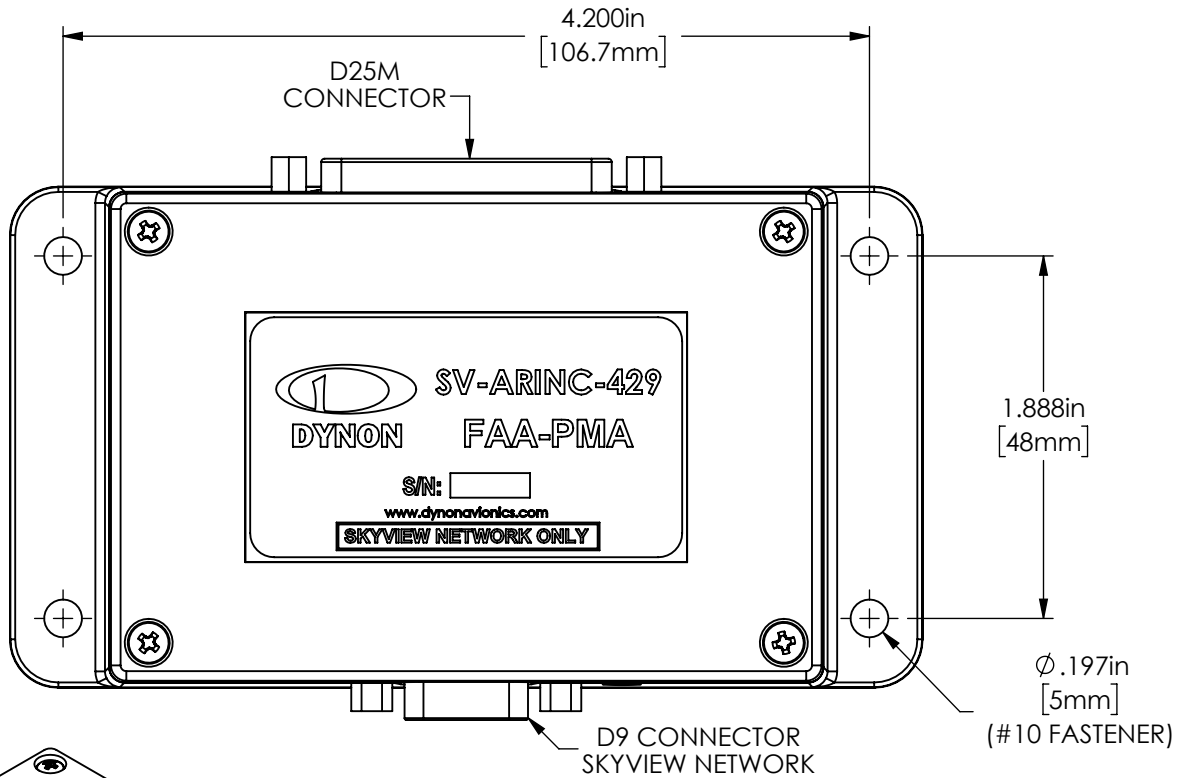

**Physical Dimensions**  
(SCALE 1:2)

WEIGHT
0.40 lb. (0.18 kg)

**Mounting Hole Pattern**  
(SCALE 1:1)

**SV-ARINC-429**

19825 141st PI NE  
Woodinville, WA 98072  
425-402-0433  
www.dynonavionics.com