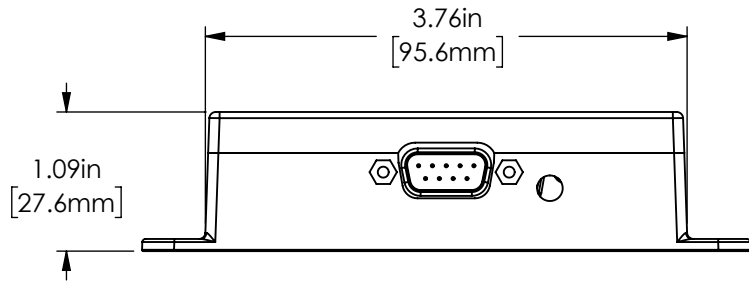

**Physical Dimensions**  
(SCALE 1:2)

WEIGHT
0.40 lb. (0.18 kg)

**Mounting Hole Pattern**  
(SCALE 1:1)

**SV-ARINC-429**

19825 141st PI NE  
Woodinville, WA 98072  
425-402-0433  
www.dynonavionics.com