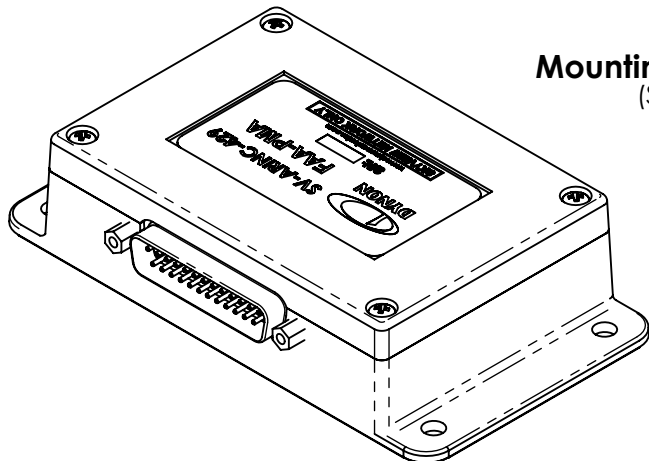

**Physical Dimensions**  
(SCALE 1:2)

WEIGHT
0.40 lb. (0.18 kg)

**Mounting Hole Pattern**  
(SCALE 1:1)

**SV-ARINC-429**

19825 141st PI NE  
Woodinville, WA 98072  
425-402-0433  
www.dynonavionics.com