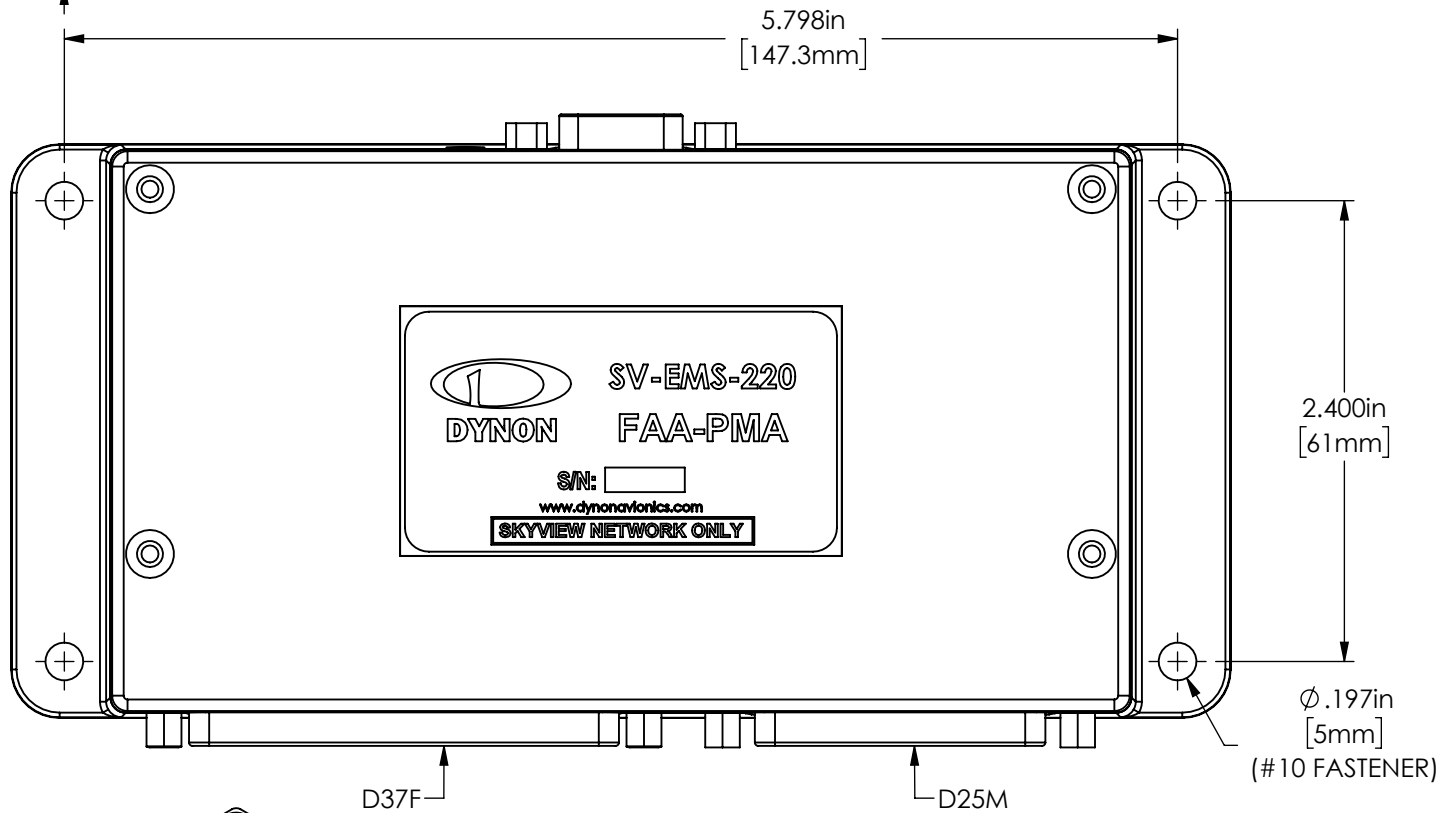

**Physical Dimensions**  
(SCALE 1:2)

WEIGHT
0.63 lb. (0.29 kg)

**Mounting Hole Pattern**  
(SCALE 1:1)

**SV-EMS-220 &  
SV-EMS-221**

19825 141st PI NE  
Woodinville, WA 98072  
425-402-0433  
www.dynonavionics.com