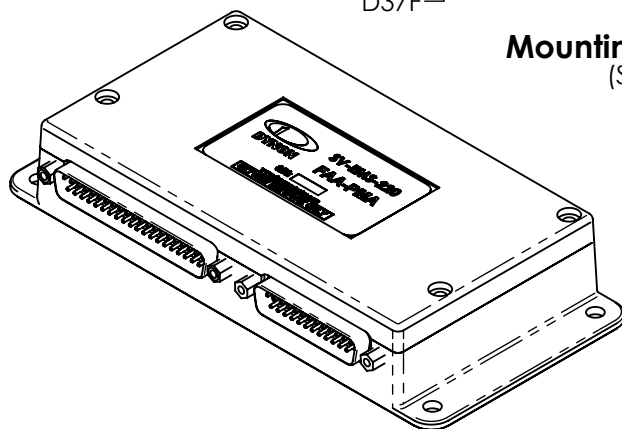

**Physical Dimensions**  
(SCALE 1:2)

WEIGHT
0.63 lb. (0.29 kg)

**Mounting Hole Pattern**  
(SCALE 1:1)

**SV-EMS-220 &  
SV-EMS-221**

19825 141st PI NE  
Woodinville, WA 98072  
425-402-0433  
www.dynonavionics.com