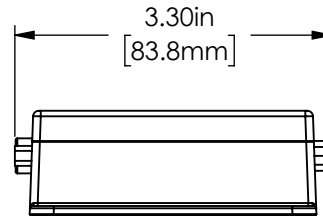

**Physical Dimensions**  
(SCALE 1:2)

WEIGHT
0.63 lb. (0.29 kg)

**Mounting Hole Pattern**  
(SCALE 1:1)

**SV-EMS-220 &  
SV-EMS-221**

19825 141st PI NE  
Woodinville, WA 98072  
425-402-0433  
www.dynonavionics.com