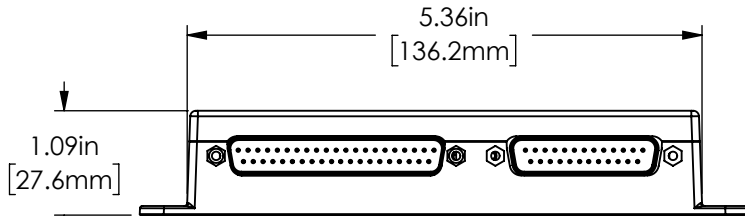

**Physical Dimensions**  
(SCALE 1:2)

WEIGHT
0.63 lb. (0.29 kg)

**Mounting Hole Pattern**  
(SCALE 1:1)

**SV-EMS-220 &  
SV-EMS-221**

19825 141st PI NE  
Woodinville, WA 98072  
425-402-0433  
www.dynonavionics.com