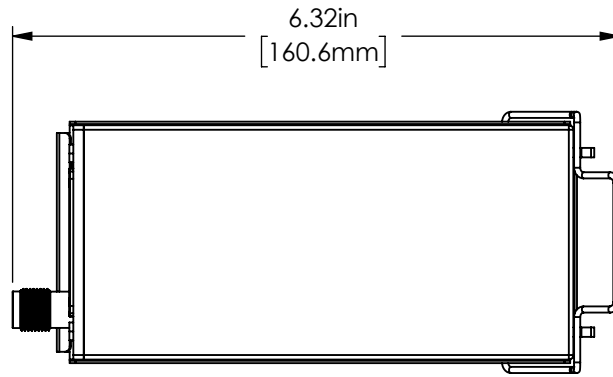

Physical Dimensions
(SCALE 1:2)

WEIGHT
0.9 lb. (0.4 kg)

MOUNTING
TRAY

SV-XPANDR-26X

19825 141st PI NE
Woodinville, WA 98072
425-402-0433
www.dynonavionics.com