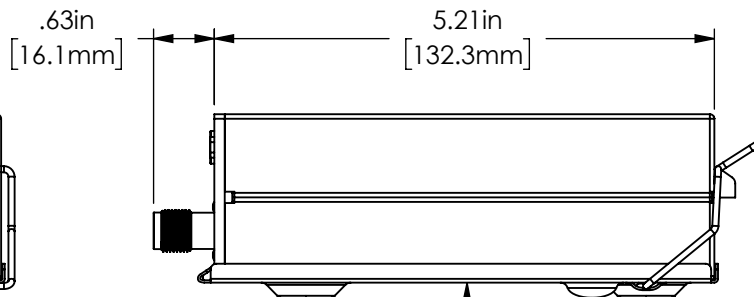

Physical Dimensions
(SCALE 1:2)

WEIGHT
0.9 lb. (0.4 kg)

MOUNTING
TRAY

SV-XPANDR-26X

19825 141st PI NE
Woodinville, WA 98072
425-402-0433
www.dynonavionics.com