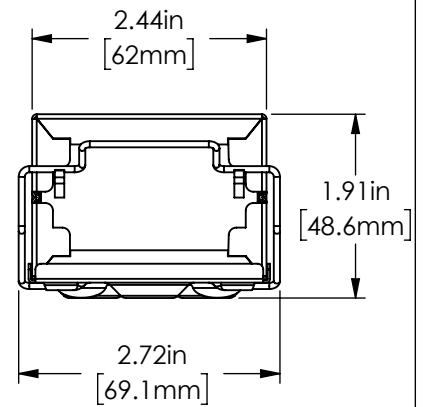

Physical Dimensions
(SCALE 1:2)

WEIGHT
0.9 lb. (0.4 kg)

MOUNTING
TRAY

SV-XPANDR-26X

19825 141st PI NE
Woodinville, WA 98072
425-402-0433
www.dynonavionics.com