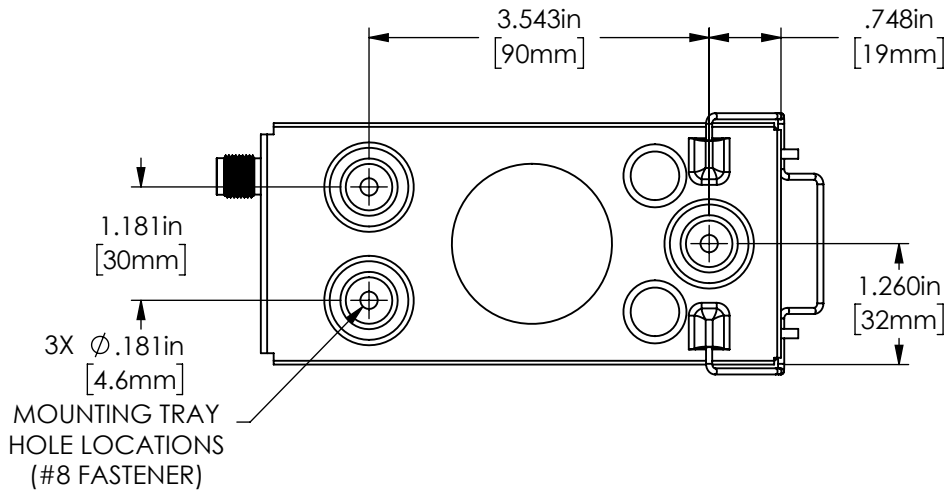

Physical Dimensions
(SCALE 1:2)

WEIGHT
0.9 lb. (0.4 kg)

MOUNTING
TRAY

SV-XPANDR-26X

19825 141st PI NE
Woodinville, WA 98072
425-402-0433
www.dynonavionics.com