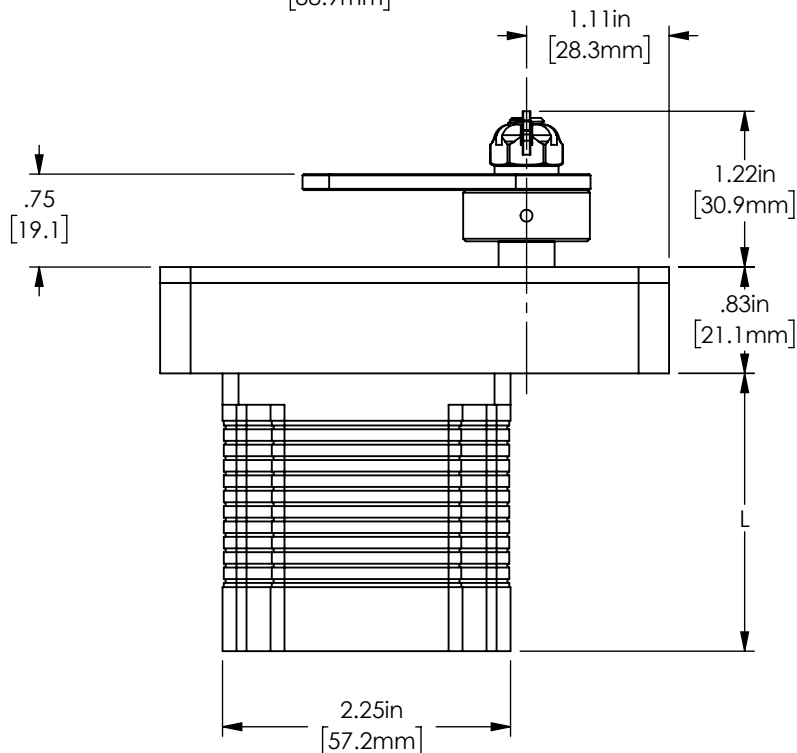

Physical Dimensions (SCALE 2:3)

	L	WEIGHT	AMPS @ 12VDC
SV32	2.17"	2 LB	1.33
SV42	3.10"	3 LB	2.03
SV52	4.02"	4 LB	2.80

LINKAGE MOUNT HOLES	STANDARD ARM	LONG ARM
A	1.00"	1.50"
B	1.25"	1.75"
C	1.50"	2.00"

SV32 SHOWN