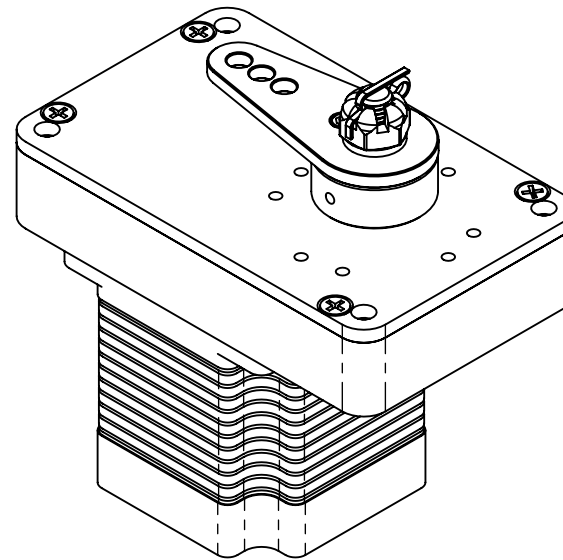

Physical Dimensions (SCALE 2:3)

	L	WEIGHT	AMPS @ 12VDC
SV32	2.17"	2 LB	1.33
SV42	3.10"	3 LB	2.03
SV52	4.02"	4 LB	2.80

LINKAGE MOUNT HOLES	STANDARD ARM	LONG ARM
A	1.00"	1.50"
B	1.25"	1.75"
C	1.50"	2.00"

SV32 SHOWN